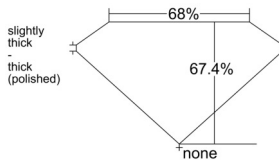

GIA®

FACSIMILE

GIA REPORT 1528649694

Verify this report at GIA.edu

GIA NATURAL DIAMOND DOSSIER®

June 28, 2025
GIA Report Number 1528649694
Shape and Cutting Style ..... Emerald Cut
Measurements ..... 5.18 x 3.82 x 2.57 mm

GRADING RESULTS

Carat Weight ..... 0.51 carat
Color Grade ..... H
Clarity Grade VS2

ADDITIONAL GRADING INFORMATION

Polish ..... Excellent
Symmetry ..... Excellent
Fluorescence ..... None
Clarity Characteristics ..... Crystal, Cloud
Inscription(s): GIA 1528649694

PROPORTIONS

Profile not to actual proportions

GRADING SCALES

GIA COLOR SCALE		GIA CLARITY SCALE		
COLORLESS	D	VERY VERY SLIGHTLY INCLUDED	FLAWLESS	
	E		INTERNALLY FLAWLESS	
	F		VVS₁	
	G		VVS₂	
	NEAR COLORLESS	H	VERY SLIGHTLY INCLUDED	VS₁
		I		VS₂
		J		SI₁
		K		SI₂
	FAINT	L	SLIGHTLY INCLUDED	I₁
		M		I₂
N		I₃		
O				
VERT LIGHT	P	INCLUDED		
	Q			
	R			
	S			
	T			
	U			
	V			
	W			
LIGHT	X			
	Y			
	Z