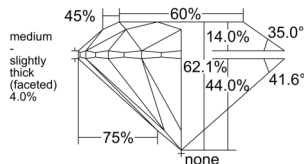

GIA®

FACSIMILE

GIA REPORT 1528668501

Verify this report at GIA.edu

GIA NATURAL DIAMOND DOSSIER®

July 02, 2025
GIA Report Number 1528668501
Shape and Cutting Style ..... Round Brilliant
Measurements ..... 4.27 - 4.30 x 2.66 mm

GRADING RESULTS

Carat Weight ..... 0.30 carat
Color Grade ..... F
Clarity Grade VVS1
Cut Grade ..... Excellent

ADDITIONAL GRADING INFORMATION

Polish ..... Excellent
Symmetry ..... Excellent
Fluorescence ..... Faint
Clarity Characteristics ..... Pinpoint, Feather
Inscription(s): GIA 1528668501

PROPORTIONS

Profile to actual proportions