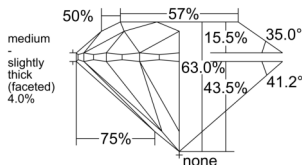

GIA®

FACSIMILE

GIA REPORT 1528724430

Verify this report at GIA.edu

GIA NATURAL DIAMOND DOSSIER®

July 08, 2025
GIA Report Number 1528724430
Shape and Cutting Style ..... Round Brilliant
Measurements ..... 4.99 - 5.07 x 3.17 mm

GRADING RESULTS

Carat Weight ..... 0.50 carat
Color Grade ..... G
Clarity Grade VS2
Cut Grade ..... Excellent

ADDITIONAL GRADING INFORMATION

Polish ..... Excellent
Symmetry ..... Very Good
Fluorescence ..... Faint
Clarity Characteristics ..... Feather
Inscription(s): GIA 1528724430

PROPORTIONS

GRADING SCALES

GIA COLOR SCALE	GIA CLARITY SCALE	GIA CUT SCALE	
D	FLAWLESS	EXCELLENT	
E	INTERNALLY FLAWLESS		
F		VVS₁	VERY GOOD
G	VVS₂		
H	VS₁	GOOD	
I	VS₂		
J	SI₁	FAIR	
K	SI₂		
L	I₁	POOR	
M	I₂		
N	I₃		
O			
P			
Q			
R			
S			
T			
U			
V			
W			
X			
Y			
Z