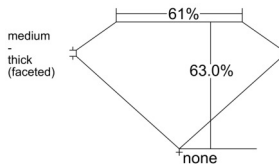

GIA®

FACSIMILE

GIA REPORT 1528726886

Verify this report at GIA.edu

GIA NATURAL DIAMOND DOSSIER®

July 07, 2025
GIA Report Number 1528726886
Shape and Cutting Style ..... Pear Brilliant
Measurements ..... 6.32 x 4.09 x 2.58 mm

GRADING RESULTS

Carat Weight ..... 0.40 carat
Color Grade ..... D
Clarity Grade VS1

ADDITIONAL GRADING INFORMATION

Polish ..... Excellent
Symmetry ..... Very Good
Fluorescence ..... Faint
Clarity Characteristics ..... Crystal
Inscription(s): GIA 1528726886

PROPORTIONS

Profile not to actual proportions

GRADING SCALES

GIA COLOR SCALE		GIA CLARITY SCALE			
COLORLESS	D	VERY VERY SLIGHTLY INCLUDED	FLAWLESS		
	E		INTERNALLY FLAWLESS		
	F	VERY SLIGHTLY INCLUDED	VVS₁		
	G		VVS₂		
	H		VS₁		
	NEAR COLORLESS	I	SLIGHTLY INCLUDED	VS₂	
		J		SI₁	
		FAINT	K	INCLUDED	SI₂
			L		I₁
			M		I₂
VERT LIGHT	N	INCLUDED	I₃		
	O				
	P				
	Q				
	R				
LIGHT	S				
	T				
	U				
	V				
	W				
	X				
Y					
Z