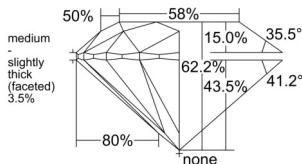

GIA®

FACSIMILE

GIA REPORT 1528738061

Verify this report at GIA.edu

GIA NATURAL DIAMOND DOSSIER®

July 08, 2025
GIA Report Number 1528738061
Shape and Cutting Style ..... Round Brilliant
Measurements ..... 4.82 - 4.86 x 3.01 mm

GRADING RESULTS

Carat Weight ..... 0.43 carat
Color Grade ..... J
Clarity Grade VVS1
Cut Grade ..... Excellent

ADDITIONAL GRADING INFORMATION

Polish ..... Excellent
Symmetry ..... Excellent
Fluorescence ..... Faint
Clarity Characteristics ..... Pinpoint, Cloud
Inscription(s): GIA 1528738061

PROPORTIONS

GRADING SCALES

GIA COLOR SCALE	GIA CLARITY SCALE	GIA CUT SCALE	
D	FLAWLESS	EXCELLENT	
E	INTERNALLY FLAWLESS		
F		VVS₁	VERY GOOD
G	VVS₂		
H	VS₁	GOOD	
I	VS₂		
J	SI₁	FAIR	
K	SI₂		
L	I₁	POOR	
M	I₂		
N	I₃		
O			
P			
Q			
R			
S			
T			
U			
V			
W			
X			
Y			
Z