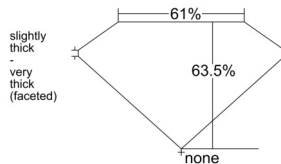

GIA®

FACSIMILE

GIA REPORT 1528757016

Verify this report at GIA.edu

GIA NATURAL DIAMOND DOSSIER®

July 10, 2025
GIA Report Number 1528757016
Shape and Cutting Style ..... Oval Brilliant
Measurements ..... 7.53 x 5.36 x 3.41 mm

GRADING RESULTS

Carat Weight ..... 0.91 carat
Color Grade ..... D
Clarity Grade VS1

ADDITIONAL GRADING INFORMATION

Polish ..... Excellent
Symmetry ..... Excellent
Fluorescence ..... Faint
Clarity Characteristics..... Cloud, Crystal, Feather, Pinpoint
Inscription(s): GIA 1528757016

PROPORTIONS

Profile not to actual proportions

GRADING SCALES

GIA COLOR SCALE		GIA CLARITY SCALE			
COLORLESS	D	VERY SLIGHTLY INCLUDED	FLAWLESS		
	E		INTERNALLY FLAWLESS		
	F		VS₁		
	NEAR COLORLESS	G	VERY SLIGHTLY INCLUDED	VS₂	
		H		VS₁	
		FAINT	I	SLIGHTLY INCLUDED	VS₂
			J		SI₁
			K		SI₂
	LIGHT	L	INCLUDED	I₁	
		M		I₂	
N		I₃			
O					
P					
Q					
R