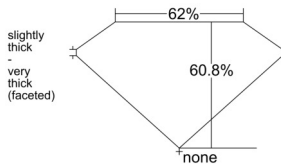

GIA®

FACSIMILE

GIA REPORT 1528767310

Verify this report at GIA.edu

GIA NATURAL DIAMOND DOSSIER®

July 10, 2025
GIA Report Number 1528767310
Shape and Cutting Style ..... Pear Brilliant
Measurements ..... 6.29 x 3.64 x 2.21 mm

GRADING RESULTS

Carat Weight ..... 0.30 carat
Color Grade ..... E
Clarity Grade VS1

ADDITIONAL GRADING INFORMATION

Polish ..... Excellent
Symmetry ..... Very Good
Fluorescence ..... None
Clarity Characteristics..... Crystal, Feather, Pinpoint, Needle
Inscription(s): GIA 1528767310

PROPORTIONS

Profile not to actual proportions

GRADING SCALES

GIA COLOR SCALE		GIA CLARITY SCALE			
COLORLESS	D	VERY VERY SLIGHTLY INCLUDED	FLAWLESS		
	E		INTERNALLY FLAWLESS		
	F	VERY SLIGHTLY INCLUDED	VVS₁		
	G		VVS₂		
	H		VS₁		
	NEAR COLORLESS	I	SLIGHTLY INCLUDED	VS₂	
		J		SI₁	
		FAINT	K	INCLUDED	SI₂
			L		I₁
			M		I₂
VERT LIGHT	N	LIGHT	I₃		
	O				
	P				
	Q				
	R