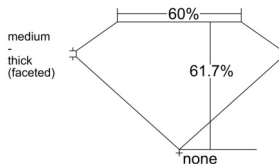

GIA®

FACSIMILE

GIA REPORT 1528818924

Verify this report at GIA.edu

GIA NATURAL DIAMOND DOSSIER®

July 19, 2025
GIA Report Number 1528818924
Shape and Cutting Style ..... Oval Brilliant
Measurements ..... 7.34 x 5.03 x 3.10 mm

GRADING RESULTS

Carat Weight ..... 0.71 carat
Color Grade ..... H
Clarity Grade VS1

ADDITIONAL GRADING INFORMATION

Polish ..... Excellent
Symmetry ..... Excellent
Fluorescence ..... None
Clarity Characteristics..... Crystal, Cloud, Needle, Feather
Inscription(s): GIA 1528818924

PROPORTIONS

Profile not to actual proportions

GRADING SCALES

GIA COLOR SCALE		GIA CLARITY SCALE			
COLORLESS	D	VERY VERY SLIGHTLY INCLUDED	FLAWLESS		
	E		INTERNALLY FLAWLESS		
	F	VERY SLIGHTLY INCLUDED	VVS₁		
	G		VVS₂		
	H		VS₁		
	NEAR COLORLESS	I	SLIGHTLY INCLUDED	VS₂	
		J		SI₁	
		FAINT	K	INCLUDED	SI₂
			L		I₁
			M		I₂
VERT LIGHT	N	INCLUDED	I₃		
	O				
	P				
	Q				
	R				
	S				
	T				
LIGHT	U				
	V				
	W				
	X				
Y					
Z