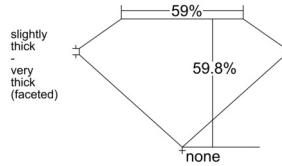

GIA®

FACSIMILE

GIA REPORT 1528845139

Verify this report at GIA.edu

GIA NATURAL DIAMOND DOSSIER®

July 17, 2025
GIA Report Number 1528845139
Shape and Cutting Style ..... Heart Brilliant
Measurements ..... 4.73 x 5.64 x 3.37 mm

GRADING RESULTS

Carat Weight ..... 0.54 carat
Color Grade ..... E
Clarity Grade VS1

ADDITIONAL GRADING INFORMATION

Polish ..... Excellent
Symmetry ..... Excellent
Fluorescence ..... None
Clarity Characteristics..... Crystal, Feather, Cloud, Needle
Inscription(s): GIA 1528845139

PROPORTIONS

Profile not to actual proportions

GRADING SCALES

GIA COLOR SCALE		GIA CLARITY SCALE		
COLORLESS	D	VERY SLIGHTLY INCLUDED	FLAWLESS	
	E		INTERNALLY FLAWLESS	
	F		VVS₁	
	G		VVS₂	
	NEAR COLORLESS	H	VERY SLIGHTLY INCLUDED	VS₁
		I		VS₂
		J	SLIGHTLY INCLUDED	SI₁
		K		SI₂
	L	I₁		
	FAINT	M	INCLUDED	I₂
N		I₃		
VERT LIGHT		O		
		P		
		Q		
		R		
	S			
	T			
LIGHT	U			
	V			
	W			
	X			
Y				
Z