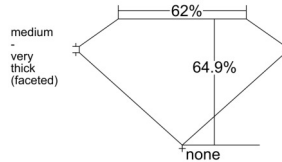

GIA®

FACSIMILE

GIA REPORT 1528884954

Verify this report at GIA.edu

GIA NATURAL DIAMOND DOSSIER®

July 22, 2025
GIA Report Number 1528884954
Shape and Cutting Style ..... Pear Brilliant
Measurements ..... 8.02 x 5.32 x 3.45 mm

GRADING RESULTS

Carat Weight ..... 0.91 carat
Color Grade L
Clarity Grade VS1

ADDITIONAL GRADING INFORMATION

Polish ..... Excellent
Symmetry ..... Excellent
Fluorescence ..... Faint
Clarity Characteristics ..... Crystal, Pinpoint
Inscription(s): GIA 1528884954

PROPORTIONS

Profile not to actual proportions

GRADING SCALES

GIA COLOR SCALE		GIA CLARITY SCALE			
COLORLESS	D	NEAR COLORLESS	FLAWLESS		
	E		INTERNALLY FLAWLESS		
	F		VERY VERY SLIGHTLY INCLUDED	VVS₁	
	G			VVS₂	
	H			VERY SLIGHTLY INCLUDED	VS₁
	I		VS₂		
	J		SLIGHTLY INCLUDED	SI₁	
	K			SI₂	
	L			INCLUDED	I₁
	M				I₂
N	I₃				
O					
P					
Q					
R					
S					
T					
U					
V					
W					
X					
Y					
Z