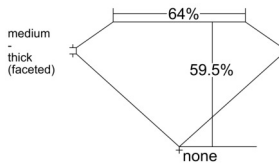

GIA®

FACSIMILE

GIA REPORT 1528885524

Verify this report at GIA.edu

GIA NATURAL DIAMOND DOSSIER®

August 11, 2025
GIA Report Number 1528885524
Shape and Cutting Style ..... Pear Brilliant
Measurements ..... 6.93 x 4.12 x 2.45 mm

GRADING RESULTS

Carat Weight ..... 0.40 carat
Color Grade ..... H
Clarity Grade VS1

ADDITIONAL GRADING INFORMATION

Polish ..... Excellent
Symmetry ..... Very Good
Fluorescence ..... None
Clarity Characteristics..... Crystal, Needle, Pinpoint
Inscription(s): GIA 1528885524

PROPORTIONS

Profile not to actual proportions

GRADING SCALES

GIA COLOR SCALE		GIA CLARITY SCALE			
COLORLESS	D	VERY VERY SLIGHTLY INCLUDED	FLAWLESS		
	E		INTERNALLY FLAWLESS		
	F	VERY SLIGHTLY INCLUDED	VVS₁		
	G		VVS₂		
	H		VS₁		
	NEAR COLORLESS	I	SLIGHTLY INCLUDED	VS₂	
		J		SI₁	
		FAINT	K	INCLUDED	SI₂
			L		I₁
			M		I₂
VERT LIGHT	N	INCLUDED	I₃		
	O				
	P				
	Q				
	R				
LIGHT	S				
	T				
	U				
	V				
	W				
	X				
	Y				
	Z