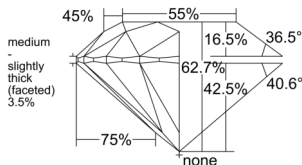

GIA®

FACSIMILE

GIA REPORT 1528894747

Verify this report at GIA.edu

GIA NATURAL DIAMOND DOSSIER®

July 23, 2025
GIA Report Number 1528894747
Shape and Cutting Style ..... Round Brilliant
Measurements ..... 5.07 - 5.10 x 3.19 mm

GRADING RESULTS

Carat Weight ..... 0.51 carat
Color Grade ..... H
Clarity Grade VVS1
Cut Grade ..... Excellent

ADDITIONAL GRADING INFORMATION

Polish ..... Excellent
Symmetry ..... Excellent
Fluorescence ..... Faint
Clarity Characteristics ..... Feather
Inscription(s): GIA 1528894747

PROPORTIONS

Profile to actual proportions