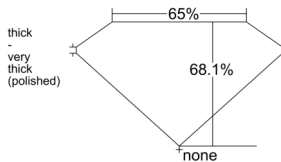

GIA®

FACSIMILE

GIA REPORT 1528924188

Verify this report at GIA.edu

GIA NATURAL DIAMOND DOSSIER®

August 08, 2025
GIA Report Number 1528924188
Shape and Cutting Style ..... **Cut-Cornered Rectangular Modified Brilliant**
Measurements ..... 5.08 x 3.96 x 2.70 mm

GRADING RESULTS

Carat Weight ..... 0.50 carat
Color Grade ..... D
Clarity Grade VS2

ADDITIONAL GRADING INFORMATION

Polish ..... Very Good
Symmetry ..... Very Good
Fluorescence ..... None
Clarity Characteristics ..... Crystal
Inscription(s): GIA 1528924188

PROPORTIONS

Profile not to actual proportions

GRADING SCALES

GIA COLOR SCALE		GIA CLARITY SCALE			
COLORLESS	D	VERY VERY SLIGHTLY INCLUDED	FLAWLESS		
	E		INTERNALLY FLAWLESS		
	F	VERY SLIGHTLY INCLUDED	VVS₁		
	G		VVS₂		
	H		VS₁		
	NEAR COLORLESS	I	SLIGHTLY INCLUDED	VS₂	
		J		SI₁	
		FAINT	K	INCLUDED	SI₂
			L		I₁
			M		I₂
VERT LIGHT	N	LIGHT	I₃		
	O				
	P				
	Q				
	R