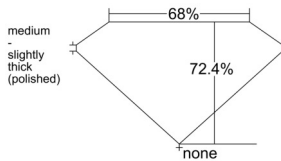

GIA®

FACSIMILE

GIA REPORT 1528966849

Verify this report at GIA.edu

GIA NATURAL DIAMOND DOSSIER®

July 30, 2025
GIA Report Number 1528966849
Shape and Cutting Style ..... Square Modified Brilliant
Measurements ..... 4.36 x 4.36 x 3.16 mm

GRADING RESULTS

Carat Weight ..... 0.50 carat
Color Grade ..... E
Clarity Grade SI1

ADDITIONAL GRADING INFORMATION

Polish ..... Excellent
Symmetry ..... Very Good
Fluorescence ..... None
Clarity Characteristics ..... Feather, Crystal, Cloud
Inscription(s): GIA 1528966849

PROPORTIONS

Profile not to actual proportions

GRADING SCALES

GIA COLOR SCALE		GIA CLARITY SCALE			
COLORLESS	D	VERY VERY SLIGHTLY INCLUDED	FLAWLESS		
	E		INTERNALLY FLAWLESS		
	F		VVS₁		
	G		VVS₂		
	NEAR COLORLESS	H	VERY SLIGHTLY INCLUDED	VS₁	
		I		VS₂	
		FAINT	J	SLIGHTLY INCLUDED	SI₁
			K		SI₂
	L		I₁		
	VERT LIGHT		M	INCLUDED	I₂
N			I₃		
O					
P					
LIGHT	Q				
	R				
	S				
	T				
	U				
	Z