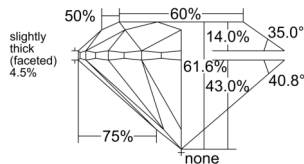

GIA®

FACSIMILE

GIA REPORT 1529022739

Verify this report at GIA.edu

GIA NATURAL DIAMOND DOSSIER®

May 02, 2025
GIA Report Number 1529022739
Shape and Cutting Style ..... Round Brilliant
Measurements ..... 5.07 - 5.11 x 3.14 mm

GRADING RESULTS

Carat Weight ..... 0.51 carat
Color Grade ..... J
Clarity Grade VVS2
Cut Grade ..... Excellent

ADDITIONAL GRADING INFORMATION

Polish ..... Excellent
Symmetry ..... Excellent
Fluorescence ..... None
Clarity Characteristics..... Pinpoint, Feather, Cloud
Inscription(s): GIA 1529022739

PROPORTIONS

Profile to actual proportions

GRADING SCALES

GIA COLOR SCALE	GIA CLARITY SCALE	GIA CUT SCALE	
D	FLAWLESS	EXCELLENT	
E	INTERNALLY FLAWLESS		
F		VVS₁	VERY GOOD
G	VVS₂		
H	VS₁	GOOD	
I	VS₂		
J	SI₁	FAIR	
K	SI₂		
L	I₁	POOR	
M			
N			
O	I₂		
P			
Q	I₃		
R			
S			
T			
U			
V			
W			
X			
Y			
Z