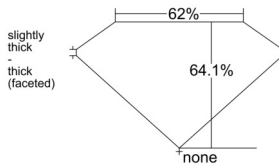

GIA®

FACSIMILE

GIA REPORT 1529062876

Verify this report at GIA.edu

GIA NATURAL DIAMOND DOSSIER®

May 05, 2025
GIA Report Number 1529062876
Shape and Cutting Style ..... Oval Brilliant
Measurements ..... 5.95 x 4.52 x 2.90 mm

GRADING RESULTS

Carat Weight ..... 0.50 carat
Color Grade ..... E
Clarity Grade VS1

ADDITIONAL GRADING INFORMATION

Polish ..... Excellent
Symmetry ..... Excellent
Fluorescence ..... None
Clarity Characteristics..... Crystal, Needle, Cloud, Pinpoint
Inscription(s): GIA 1529062876

PROPORTIONS

Profile not to actual proportions

GRADING SCALES

GIA COLOR SCALE		GIA CLARITY SCALE		
COLORLESS	D	VERY VERY SLIGHTLY INCLUDED	FLAWLESS	
	E		INTERNALLY FLAWLESS	
	F	VERY SLIGHTLY INCLUDED	VVS₁	
	G		VVS₂	
	H		VS₁	
	NEAR COLORLESS	I	SLIGHTLY INCLUDED	VS₂
		J		SI₁
		K	INCLUDED	SI₂
		L		I₁
		M		I₂
N		I₃		
O				
FAINT	P			
	Q			
	R			
	VERT LIGHT	S		
		T		
		U		
		LIGHT	V	
W				
X				
Z