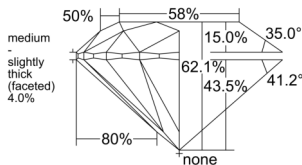

GIA®

FACSIMILE

GIA REPORT 1529141961

Verify this report at GIA.edu

GIA NATURAL DIAMOND DOSSIER®

May 19, 2025
GIA Report Number 1529141961
Shape and Cutting Style ..... Round Brilliant
Measurements ..... 3.60 - 3.62 x 2.24 mm

GRADING RESULTS

Carat Weight ..... 0.18 carat
Color Grade ..... D
Clarity Grade VVS1
Cut Grade ..... Excellent

ADDITIONAL GRADING INFORMATION

Polish ..... Excellent
Symmetry ..... Excellent
Fluorescence ..... None
Clarity Characteristics ..... Pinpoint
Inscription(s): GIA 1529141961

PROPORTIONS

GRADING SCALES

GIA COLOR SCALE	GIA CLARITY SCALE	GIA CUT SCALE	
D	FLAWLESS	EXCELLENT	
E	INTERNALLY FLAWLESS		
F		VVS₁	VERY GOOD
G	VVS₂		
H	VS₁	GOOD	
I	VS₂		
J	SI₁	FAIR	
K	SI₂		
L	I₁	POOR	
M	I₂		
N	I₃		
O			
P			
Q			
R			
S			
T			
U			
V			
W			
X			
Y			
Z