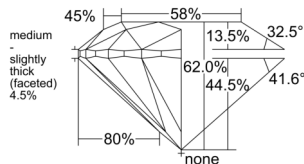

GIA®

FACSIMILE

GIA REPORT 1529165665

Verify this report at GIA.edu

GIA NATURAL DIAMOND DOSSIER®

May 17, 2025
GIA Report Number 1529165665
Shape and Cutting Style ..... Round Brilliant
Measurements ..... 4.33 - 4.36 x 2.70 mm

GRADING RESULTS

Carat Weight ..... 0.31 carat
Color Grade ..... D
Clarity Grade VS1
Cut Grade ..... Excellent

ADDITIONAL GRADING INFORMATION

Polish ..... Excellent
Symmetry ..... Excellent
Fluorescence ..... Medium Blue
Clarity Characteristics ..... Crystal
Inscription(s): GIA 1529165665

PROPORTIONS

Profile to actual proportions

GRADING SCALES

GIA COLOR SCALE

COLORLESS	D
	E
	F
	G
	H
	I
	J
NEAR COLORLESS	K
	L
FAIN	M
	N
	O
	P
	Q
VERY LIGHT	R
	S
	T
	U
	V
	W
	X
	Y
LIGHT	Z

GIA CLARITY SCALE

FLAWLESS	VERY VERY SLIGHTLY INCLUDED	VS₁	VS₂	VS₁	VS₂	SI₁	SI₂	I₁	I₂	I₃			
											VERY SLIGHTLY INCLUDED	SLIGHTLY INCLUDED	INCLUDED

GIA CUT SCALE

EXCELLENT
VERY GOOD
GOOD
FAIR
POOR