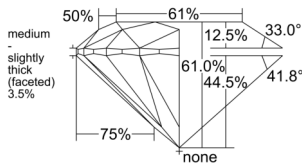

GIA®

FACSIMILE

GIA REPORT 1529230731

Verify this report at GIA.edu

GIA NATURAL DIAMOND DOSSIER®

May 30, 2025
GIA Report Number 1529230731
Shape and Cutting Style ..... Round Brilliant
Measurements ..... 4.46 - 4.48 x 2.72 mm

GRADING RESULTS

Carat Weight ..... 0.33 carat
Color Grade ..... F
Clarity Grade VVS1
Cut Grade ..... Excellent

ADDITIONAL GRADING INFORMATION

Polish ..... Excellent
Symmetry ..... Excellent
Fluorescence ..... None
Clarity Characteristics ..... Pinpoint, Feather
Inscription(s): GIA 1529230731

PROPORTIONS

Profile to actual proportions

GRADING SCALES

GIA COLOR SCALE

COLORESS	D
	E
	F
	G
	H
	I
	J
NEAR COLORESS	K
	L
FANIT	M
	N
	O
	P
	Q
	R
	S
	T
	U
	V
	W
	X
	Y
LIGHT	Z

GIA CLARITY SCALE

	FLAWLESS
	INTERNALLY FLAWLESS
VERY VERY SLIGHTLY INCLUDED	VVS₁
	VVS₂
VERY SLIGHTLY INCLUDED	VS₁
	VS₂
SLIGHTLY INCLUDED	SI₁
	SI₂
	I₁
	I₂
INCLUDED	I₃

GIA CUT SCALE

	EXCELLENT
	VERY GOOD
	GOOD
	FAIR
	POOR