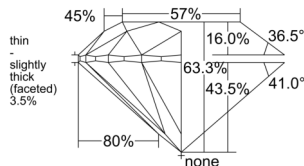

GIA®

FACSIMILE

GIA REPORT 1529231291

Verify this report at GIA.edu

GIA NATURAL DIAMOND DOSSIER®

May 27, 2025
GIA Report Number 1529231291
Shape and Cutting Style ..... Round Brilliant
Measurements ..... 5.58 - 5.65 x 3.55 mm

GRADING RESULTS

Carat Weight ..... 0.70 carat
Color Grade ..... H
Clarity Grade S11
Cut Grade ..... Excellent

ADDITIONAL GRADING INFORMATION

Polish ..... Excellent
Symmetry ..... Very Good
Fluorescence ..... None
Clarity Characteristics ..... Crystal, Cloud
Inscription(s): GIA 1529231291

PROPORTIONS

GRADING SCALES

GIA COLOR SCALE	GIA CLARITY SCALE	GIA CUT SCALE	
D	FLAWLESS	EXCELLENT	
E	INTERNALLY FLAWLESS		
F		VVS₁	VERY GOOD
G	VVS₂		
H	VS₁	GOOD	
I	VS₂		
J	S1₁	FAIR	
K	S1₂		
L	I₁	POOR	
M	I₂		
N	I₃		
O			
P			
Q			
R			
S			
T			
U			
V			
W			
X			
Y			
Z