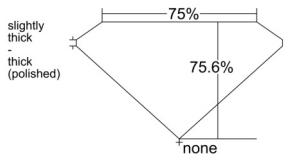

GIA®

FACSIMILE

GIA REPORT 1529232537

Verify this report at GIA.edu

GIA NATURAL DIAMOND DOSSIER®

May 22, 2025
GIA Report Number 1529232537
Shape and Cutting Style ..... Square Modified Brilliant
Measurements ..... 4.20 x 4.18 x 3.16 mm

GRADING RESULTS

Carat Weight ..... 0.47 carat
Color Grade ..... E
Clarity Grade VS1

ADDITIONAL GRADING INFORMATION

Polish ..... Excellent
Symmetry ..... Very Good
Fluorescence ..... None
Clarity Characteristics..... Crystal, Cavity, Needle, Pinpoint
Inscription(s): GIA 1529232537

PROPORTIONS

Profile not to actual proportions

GRADING SCALES

GIA COLOR SCALE		GIA CLARITY SCALE			
COLORLESS	D	VERY VERY SLIGHTLY INCLUDED	FLAWLESS		
	E		INTERNALLY FLAWLESS		
	F		VVS₁		
	NEAR COLORLESS	G	VERY SLIGHTLY INCLUDED	VVS₂	
		H		VS₁	
		FAINT	I	SLIGHTLY INCLUDED	VS₂
			J		SI₁
			K		SI₂
	VERT LIGHT	L	INCLUDED	I₁	
		M		I₂	
N		I₃			
O					
P					
Q					
R					
LIGHT	S				
	T				
	U				
	V				
	W				
	X				
	Y				
	Z