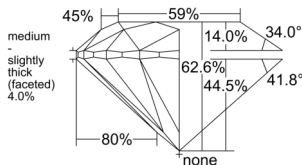

GIA®

FACSIMILE

GIA NATURAL DIAMOND DOSSIER®

June 02, 2025
GIA Report Number 1529284968
Shape and Cutting Style ..... Round Brilliant
Measurements ..... 5.08 - 5.11 x 3.19 mm

GRADING RESULTS

Carat Weight ..... 0.51 carat
Color Grade ..... D
Clarity Grade VVS1
Cut Grade ..... Excellent

ADDITIONAL GRADING INFORMATION

Polish ..... Excellent
Symmetry ..... Excellent
Fluorescence ..... None
Clarity Characteristics ..... Pinpoint
Inscription(s): GIA 1529284968

GIA REPORT 1529284968

Verify this report at GIA.edu

PROPORTIONS

Profile to actual proportions

GRADING SCALES

GIA COLOR SCALE

COLORLESS	D
	E
	F
	G
	H
	I
	J
NEAR COLORLESS	K
	L
Faint	M
	N
	O
	P
	Q
	R
	S
	T
	U
	V
	W
	X
	Y
Light	Z

GIA CLARITY SCALE

FLAWLESS	INTERNAL FLAWLESS	EXCELLENT	
VERY VERY SLIGHTLY INCLUDED	VVS₁	VERY GOOD	
	VVS₂		
VERY SLIGHTLY INCLUDED	VS₁	GOOD	
	VS₂		
SLIGHTLY INCLUDED	SI₁	FAIR	
	SI₂		
INCLUDED	I₁	POOR	
	I₂		
	I₃