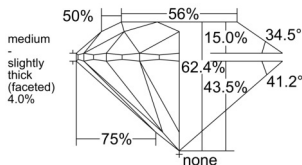

GIA®

FACSIMILE

GIA REPORT 1529328715

Verify this report at GIA.edu

GIA NATURAL DIAMOND DOSSIER®

May 31, 2025
GIA Report Number 1529328715
Shape and Cutting Style ..... Round Brilliant
Measurements ..... 5.69 - 5.72 x 3.56 mm

GRADING RESULTS

Carat Weight ..... 0.71 carat
Color Grade ..... D
Clarity Grade VVS2
Cut Grade ..... Excellent

ADDITIONAL GRADING INFORMATION

Polish ..... Excellent
Symmetry ..... Excellent
Fluorescence ..... None
Clarity Characteristics ..... Cloud, Pinpoint
Inscription(s): GIA 1529328715

PROPORTIONS

Profile to actual proportions