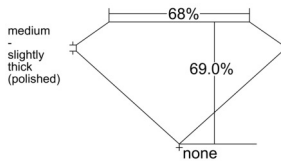

GIA®

FACSIMILE

GIA REPORT 1529392064

Verify this report at GIA.edu

GIA NATURAL DIAMOND DOSSIER®

June 06, 2025
GIA Report Number 1529392064
Shape and Cutting Style ..... **Cut-Cornered Rectangular Modified Brilliant**
Measurements ..... 6.16 x 4.58 x 3.16 mm

GRADING RESULTS

Carat Weight ..... 0.70 carat
Color Grade I
Clarity Grade VS2

ADDITIONAL GRADING INFORMATION

Polish ..... Excellent
Symmetry ..... Very Good
Fluorescence ..... None
Clarity Characteristics ..... Feather
Inscription(s): GIA 1529392064

PROPORTIONS

Profile not to actual proportions

GRADING SCALES

GIA COLOR SCALE		GIA CLARITY SCALE			
COLORLESS	D	VERY VERY SLIGHTLY INCLUDED	FLAWLESS		
	E		INTERNALLY FLAWLESS		
	F		VVS₁		
	G		VVS₂		
	NEAR COLORLESS	H	VERY SLIGHTLY INCLUDED	VS₁	
		I		VS₂	
		FAINT	J	SLIGHTLY INCLUDED	SI₁
			K		SI₂
	L		I₁		
	M		I₂		
N	I₃				
O					
VERT LIGHT	P	INCLUDED			
	Q				
	R				
	S				
	T				
	U				
	V				
	W				
LIGHT	X				
	Y				
Z