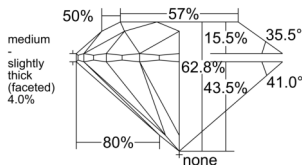

GIA®

FACSIMILE

GIA REPORT 1529395531

Verify this report at GIA.edu

GIA NATURAL DIAMOND DOSSIER®

June 05, 2025
GIA Report Number 1529395531
Shape and Cutting Style ..... Round Brilliant
Measurements ..... 5.25 - 5.30 x 3.32 mm

GRADING RESULTS

Carat Weight ..... 0.57 carat
Color Grade ..... D
Clarity Grade VS1
Cut Grade ..... Excellent

ADDITIONAL GRADING INFORMATION

Polish ..... Excellent
Symmetry ..... Excellent
Fluorescence ..... Strong Blue
Clarity Characteristics..... Crystal, Cloud, Pinpoint
Inscription(s): GIA 1529395531

PROPORTIONS

GRADING SCALES

GIA COLOR SCALE

COLORLESS	D
	E
	F
	G
	H
	I
	J
NEAR COLORLESS	K
	L
Faint	M
	N
	O
	P
Very Light	Q
	R
	S
	T
	U
	V
	W
	X
	Y
Light	Z

GIA CLARITY SCALE

FLAWLESS	INTERNAL FLAWLESS	
		EXCELLENT
VERY VERY SLIGHTLY INCLUDED	VVS₁	
	VVS₂	
VERY SLIGHTLY INCLUDED	VS₁	
	VS₂	
SLIGHTLY INCLUDED	SI₁	
	SI₂	
INCLUDED	I₁	
	I₂	
	I₃	

GIA CUT SCALE

EXCELLENT
VERY GOOD
GOOD
FAIR
POOR