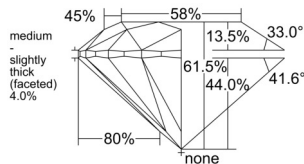

GIA®

FACSIMILE

GIA REPORT 1529405945

Verify this report at GIA.edu

GIA NATURAL DIAMOND DOSSIER®

June 06, 2025
GIA Report Number 1529405945
Shape and Cutting Style ..... Round Brilliant
Measurements ..... 5.45 - 5.47 x 3.36 mm

GRADING RESULTS

Carat Weight ..... 0.61 carat
Color Grade ..... D
Clarity Grade VVS2
Cut Grade ..... Excellent

ADDITIONAL GRADING INFORMATION

Polish ..... Excellent
Symmetry ..... Excellent
Fluorescence ..... Medium Yellow
Clarity Characteristics..... Pinpoint, Needle, Cloud
Inspection(s): GIA 1529405945

PROPORTIONS

Profile to actual proportions