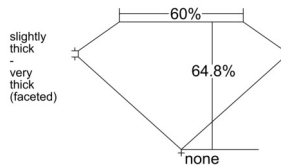

GIA®

FACSIMILE

GIA REPORT 1529421678

Verify this report at GIA.edu

GIA NATURAL DIAMOND DOSSIER®

June 09, 2025
GIA Report Number 1529421678
Shape and Cutting Style ..... Oval Brilliant
Measurements ..... 6.29 x 4.75 x 3.07 mm

GRADING RESULTS

Carat Weight ..... 0.60 carat
Color Grade I
Clarity Grade VS1

ADDITIONAL GRADING INFORMATION

Polish ..... Very Good
Symmetry ..... Very Good
Fluorescence ..... None
Clarity Characteristics..... Cloud, Needle, Pinpoint
Inscription(s): GIA 1529421678

PROPORTIONS

Profile not to actual proportions

GRADING SCALES

GIA COLOR SCALE		GIA CLARITY SCALE			
COLORLESS	D	VERY SLIGHTLY INCLUDED	FLAWLESS		
	E		INTERNALLY FLAWLESS		
	F		VVS₁		
	G		VVS₂		
	NEAR COLORLESS	H	VERY SLIGHTLY INCLUDED	VS₁	
		I		VS₂	
		FAINT	J	SLIGHTLY INCLUDED	S₁
			K		S₂
	L		I₁		
	M		I₂		
N	I₃				
P					
VERT LIGHT	Q	INCLUDED			
	R				
	S				
	T				
	U				
	V				
LIGHT	W				
	X				
	Y				
	Z