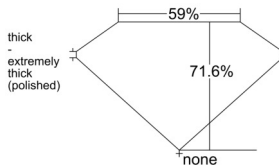

GIA®

FACSIMILE

GIA REPORT 1529441157

Verify this report at GIA.edu

GIA NATURAL DIAMOND DOSSIER®

June 09, 2025
GIA Report Number 1529441157
Shape and Cutting Style ..... Emerald Cut
Measurements ..... 5.10 x 3.65 x 2.62 mm

GRADING RESULTS

Carat Weight ..... 0.50 carat
Color Grade ..... E
Clarity Grade VS1

ADDITIONAL GRADING INFORMATION

Polish ..... Excellent
Symmetry ..... Very Good
Fluorescence ..... None
Clarity Characteristics..... Crystal, Cloud, Pinpoint
Inscription(s): GIA 1529441157

PROPORTIONS

Profile not to actual proportions

GRADING SCALES

GIA COLOR SCALE		GIA CLARITY SCALE			
COLORLESS	D	VERY VERY SLIGHTLY INCLUDED	FLAWLESS		
	E		INTERNALLY FLAWLESS		
	F		VVS₁		
	G		VVS₂		
	NEAR COLORLESS		H	VERY SLIGHTLY INCLUDED	VS₁
			I		VS₂
			J		SI₁
	FAINT		K	SLIGHTLY INCLUDED	SI₂
			L		I₁
			M		I₂
N		I₃			
VERT LIGHT		O	INCLUDED		
		P			
		Q			
	R				
	S				
	T				
LIGHT	U				
	V				
	W				
	X				
Y					
Z