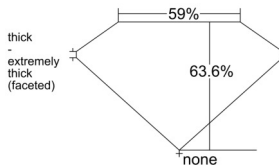

GIA®

FACSIMILE

GIA REPORT 1529462350

Verify this report at GIA.edu

GIA NATURAL DIAMOND DOSSIER®

June 11, 2025
GIA Report Number 1529462350
Shape and Cutting Style ..... Heart Brilliant
Measurements ..... 3.92 x 4.55 x 2.89 mm

GRADING RESULTS

Carat Weight ..... 0.30 carat
Color Grade L
Clarity Grade VS2

ADDITIONAL GRADING INFORMATION

Polish ..... Very Good
Symmetry ..... Very Good
Fluorescence ..... Faint
Clarity Characteristics ..... Crystal, Cloud
Inscription(s): GIA 1529462350

PROPORTIONS

Profile not to actual proportions

GRADING SCALES

GIA COLOR SCALE		GIA CLARITY SCALE	
COLORLESS	D	VERY VERY SLIGHTLY INCLUDED	FLAWLESS
	E		INTERNALLY FLAWLESS
	F		VVS₁
	G		VVS₂
	H		VS₁
	I		VS₂
	J		SI₁
	K		SI₂
	L		I₁
	M		I₂
NEAR COLORLESS	N	SLIGHTLY INCLUDED	I₃
	O		
	P		
	Q		
FAINT	R		
	S		
	T		
	U		
VERT LIGHT	V		
	W		
	X		
	Y		
LIGHT	Z