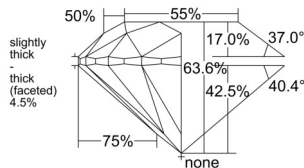

GIA®

FACSIMILE

GIA REPORT 1529477350

Verify this report at GIA.edu

GIA NATURAL DIAMOND DOSSIER®

June 14, 2025
GIA Report Number 1529477350
Shape and Cutting Style ..... Round Brilliant
Measurements ..... 4.98 - 5.02 x 3.18 mm

GRADING RESULTS

Carat Weight ..... 0.50 carat
Color Grade ..... F
Clarity Grade VS1
Cut Grade ..... Very Good

ADDITIONAL GRADING INFORMATION

Polish ..... Excellent
Symmetry ..... Excellent
Fluorescence ..... None
Clarity Characteristics..... Crystal, Cloud, Pinpoint
Inscription(s): GIA 1529477350

PROPORTIONS

Profile to actual proportions