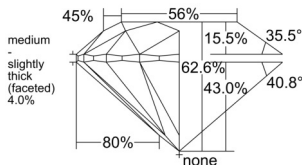

GIA®

FACSIMILE

GIA REPORT 1529557652

Verify this report at GIA.edu

GIA NATURAL DIAMOND DOSSIER®

June 20, 2025
GIA Report Number 1529557652
Shape and Cutting Style ..... Round Brilliant
Measurements ..... 5.51 - 5.54 x 3.45 mm

GRADING RESULTS

Carat Weight ..... 0.65 carat
Color Grade I
Clarity Grade VVS1
Cut Grade ..... Excellent

ADDITIONAL GRADING INFORMATION

Polish ..... Excellent
Symmetry ..... Excellent
Fluorescence ..... None
Clarity Characteristics ..... Feather
Inscription(s): GIA 1529557652

PROPORTIONS

Profile to actual proportions