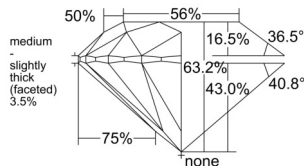

GIA®

FACSIMILE

GIA REPORT 1529573258

Verify this report at GIA.edu

GIA NATURAL DIAMOND DOSSIER®

June 24, 2025
GIA Report Number 1529573258
Shape and Cutting Style ..... Round Brilliant
Measurements ..... 4.88 - 4.91 x 3.09 mm

GRADING RESULTS

Carat Weight ..... 0.46 carat
Color Grade ..... D
Clarity Grade VS1
Cut Grade ..... Excellent

ADDITIONAL GRADING INFORMATION

Polish ..... Excellent
Symmetry ..... Excellent
Fluorescence ..... Strong Blue
Clarity Characteristics..... Crystal, Feather, Pinpoint
Inscription(s): GIA 1529573258

PROPORTIONS

Profile to actual proportions