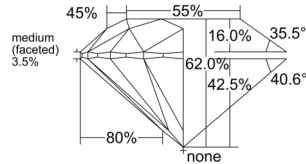

GIA®

FACSIMILE

GIA REPORT 1529609021

Verify this report at GIA.edu

GIA NATURAL DIAMOND DOSSIER®

June 25, 2025
GIA Report Number 1529609021
Shape and Cutting Style ..... Round Brilliant
Measurements ..... 5.11 - 5.13 x 3.18 mm

GRADING RESULTS

Carat Weight ..... 0.51 carat
Color Grade ..... H
Clarity Grade VVS1
Cut Grade ..... Excellent

ADDITIONAL GRADING INFORMATION

Polish ..... Excellent
Symmetry ..... Excellent
Fluorescence ..... None
Clarity Characteristics ..... Cloud, Pinpoint
Inscription(s): GIA 1529609021

PROPORTIONS

Profile to actual proportions