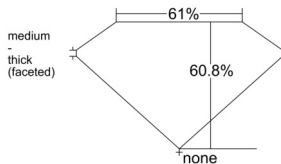

GIA®

FACSIMILE

GIA REPORT 1529622679

Verify this report at gia.edu

GIA NATURAL DIAMOND DOSSIER®

June 26, 2025
GIA Report Number 1529622679
Shape and Cutting Style ..... Pear Brilliant
Measurements ..... 5.76 x 3.85 x 2.34 mm

GRADING RESULTS

Carat Weight ..... 0.31 carat
Color Grade ..... E
Clarity Grade VVS1

ADDITIONAL GRADING INFORMATION

Polish ..... Excellent
Symmetry ..... Excellent
Fluorescence ..... None
Clarity Characteristics ..... Cloud, Pinpoint
Inscription(s): GIA 1529622679

PROPORTIONS

Profile not to actual proportions

GRADING SCALES

GIA COLOR SCALE		GIA CLARITY SCALE			
COLORLESS	D	VERY VERY SLIGHTLY INCLUDED	FLAWLESS		
	E		INTERNALLY FLAWLESS		
	F		VVS₁		
	NEAR COLORLESS	G	VERY SLIGHTLY INCLUDED	VVS₂	
		H		VS₁	
		FAINT	I	SLIGHTLY INCLUDED	VS₂
			J		SI₁
			K		SI₂
	LIGHT	L	INCLUDED	I₁	
		M		I₂	
N		I₃			
O					
P					
Q					
R					
S					
T					
U					
V					
W					
X					
Y					
Z