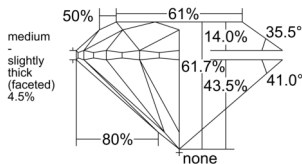

GIA®

FACSIMILE

GIA REPORT 1529640298

Verify this report at GIA.edu

GIA NATURAL DIAMOND DOSSIER®

June 30, 2025
GIA Report Number 1529640298
Shape and Cutting Style ..... Round Brilliant
Measurements ..... 5.35 - 5.39 x 3.32 mm

GRADING RESULTS

Carat Weight ..... 0.60 carat
Color Grade ..... D
Clarity Grade VS1
Cut Grade ..... Excellent

ADDITIONAL GRADING INFORMATION

Polish ..... Excellent
Symmetry ..... Excellent
Fluorescence ..... Strong Blue
Clarity Characteristics ..... Indented Natural
Inscription(s): GIA 1529640298

PROPORTIONS

Profile to actual proportions