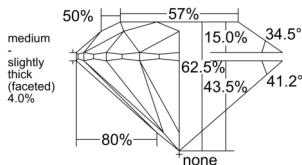

GIA®

FACSIMILE

GIA REPORT 1529642688

Verify this report at GIA.edu

GIA NATURAL DIAMOND DOSSIER®

July 01, 2025
GIA Report Number 1529642688
Shape and Cutting Style ..... Round Brilliant
Measurements ..... 4.27 - 4.30 x 2.68 mm

GRADING RESULTS

Carat Weight ..... 0.30 carat
Color Grade ..... G
Clarity Grade VVS2
Cut Grade ..... Excellent

ADDITIONAL GRADING INFORMATION

Polish ..... Excellent
Symmetry ..... Excellent
Fluorescence ..... None
Clarity Characteristics ..... Needle
Inscription(s): GIA 1529642688

PROPORTIONS

GRADING SCALES

GIA COLOR SCALE	GIA CLARITY SCALE	GIA CUT SCALE	
D	FLAWLESS	EXCELLENT	
E	INTERNALLY FLAWLESS		
F		VVS₁	VERY GOOD
G	VVS₂		
H	VS₁	GOOD	
I	VS₂		
J	SI₁	FAIR	
K	SI₂		
L	I₁	POOR	
M	I₂		
N	I₃		
O			
P			
Q			
R			
S			
T			
U			
V			
W			
X			
Y			
Z