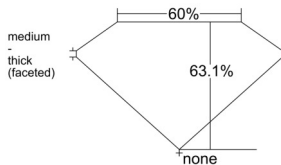

GIA®

FACSIMILE

GIA REPORT 1529652304

Verify this report at GIA.edu

GIA NATURAL DIAMOND DOSSIER®

June 30, 2025
GIA Report Number 1529652304
Shape and Cutting Style ..... Pear Brilliant
Measurements ..... 6.25 x 3.98 x 2.51 mm

GRADING RESULTS

Carat Weight ..... 0.37 carat
Color Grade ..... F
Clarity Grade SI1

ADDITIONAL GRADING INFORMATION

Polish ..... Excellent
Symmetry ..... Very Good
Fluorescence ..... None
Clarity Characteristics ..... Crystal
Inscription(s): GIA 1529652304

PROPORTIONS

Profile not to actual proportions

GRADING SCALES

GIA COLOR SCALE		GIA CLARITY SCALE			
COLORLESS	D	VERY VERY SLIGHTLY INCLUDED	FLAWLESS		
	E		INTERNALLY FLAWLESS		
	F	VERY SLIGHTLY INCLUDED	VVS₁		
	G		VVS₂		
	H		VS₁		
	NEAR COLORLESS	I	SLIGHTLY INCLUDED	VS₂	
		J		SI₁	
		FAINT	K	INCLUDED	SI₂
			L		I₁
			M		I₂
VERT LIGHT	N	LIGHT	I₃		
	O				
	P				
	Q				
	R