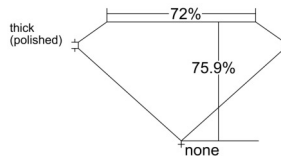

GIA®

FACSIMILE

GIA REPORT 1529674466

Verify this report at GIA.edu

GIA NATURAL DIAMOND DOSSIER®

July 04, 2025
GIA Report Number 1529674466
Shape and Cutting Style ..... Square Modified Brilliant
Measurements ..... 4.16 x 4.02 x 3.05 mm

GRADING RESULTS

Carat Weight ..... 0.46 carat
Color Grade ..... E
Clarity Grade VS1

ADDITIONAL GRADING INFORMATION

Polish ..... Excellent
Symmetry ..... Very Good
Fluorescence ..... Faint
Clarity Characteristics..... Cloud, Feather, Needle
Inscription(s): GIA 1529674466

PROPORTIONS

Profile not to actual proportions

GRADING SCALES

GIA COLOR SCALE		GIA CLARITY SCALE			
COLORLESS	D	NEAR COLORLESS	FLAWLESS		
	E		INTERNALLY FLAWLESS		
	F		VERY VERY SLIGHTLY INCLUDED	VVS₁	
	G			VVS₂	
	H		VERY SLIGHTLY INCLUDED	VS₁	
	I			VS₂	
	J			SLIGHTLY INCLUDED	SI₁
	K		SI₂		
	FAINT		L	LIGHT	I₁
			M		I₂
N		I₃			
O					
P					
Q					
R					
S