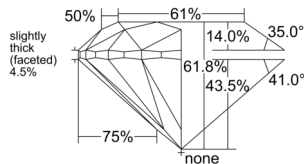

GIA®

FACSIMILE

GIA REPORT 1529710450

Verify this report at GIA.edu

GIA NATURAL DIAMOND DOSSIER®

July 05, 2025
GIA Report Number 1529710450
Shape and Cutting Style ..... Round Brilliant
Measurements ..... 4.66 - 4.70 x 2.90 mm

GRADING RESULTS

Carat Weight ..... 0.40 carat
Color Grade ..... D
Clarity Grade VS1
Cut Grade ..... Excellent

ADDITIONAL GRADING INFORMATION

Polish ..... Excellent
Symmetry ..... Excellent
Fluorescence ..... Medium Blue
Clarity Characteristics..... Feather, Cloud, Pinpoint, Indented
Natural

Inscription(s): GIA 1529710450

PROPORTIONS

Profile to actual proportions