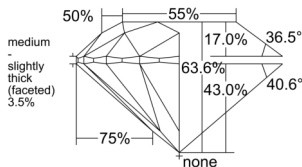

GIA®

FACSIMILE

GIA REPORT 1529727827

Verify this report at GIA.edu

GIA NATURAL DIAMOND DOSSIER®

July 18, 2025
GIA Report Number 1529727827
Shape and Cutting Style ..... Round Brilliant
Measurements ..... 6.07 - 6.14 x 3.88 mm

GRADING RESULTS

Carat Weight ..... 0.90 carat
Color Grade I
Clarity Grade VS1
Cut Grade ..... Excellent

ADDITIONAL GRADING INFORMATION

Polish ..... Excellent
Symmetry ..... Very Good
Fluorescence ..... None
Clarity Characteristics ..... Cloud, Pinpoint
Inscription(s): GIA 1529727827

PROPORTIONS

GRADING SCALES

GIA COLOR SCALE

COLORLESS	D
	E
	F
	G
	H
	I
	J
NEAR COLORLESS	K
	L
Faint	M
	N
	O
	P
Very Light	Q
	R
	S
	T
	U
	V
Light	W
	X
	Y
	Z

GIA CLARITY SCALE

FLAWLESS	VERY VERY SLIGHTLY INCLUDED	VVS₁	
			VVS₂
INTERNALLY FLAWLESS	VERY SLIGHTLY INCLUDED	VS₁	
		VS₂	
SLIGHTLY INCLUDED	INCLUDED	SI₁	
		SI₂	
I₁	I₂	I₃	

GIA CUT SCALE

EXCELLENT
VERY GOOD
GOOD
FAIR
POOR