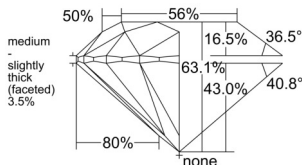

GIA®

FACSIMILE

GIA REPORT 1529727923

Verify this report at GIA.edu

GIA NATURAL DIAMOND DOSSIER®

July 07, 2025
GIA Report Number 1529727923
Shape and Cutting Style ..... Round Brilliant
Measurements ..... 5.28 - 5.32 x 3.34 mm

GRADING RESULTS

Carat Weight ..... 0.58 carat
Color Grade I
Clarity Grade VS2
Cut Grade ..... Excellent

ADDITIONAL GRADING INFORMATION

Polish ..... Excellent
Symmetry ..... Excellent
Fluorescence ..... None
Clarity Characteristics ..... Crystal, Feather
Inscription(s): GIA 1529727923

PROPORTIONS

GRADING SCALES

GIA COLOR SCALE	GIA CLARITY SCALE	GIA CUT SCALE	
D	FLAWLESS	EXCELLENT	
E	INTERNALLY FLAWLESS		
F		VVS₁	VERY GOOD
G	VVS₂		
H	VS₁	GOOD	
I	VS₂		
J	SI₁	FAIR	
K	SI₂		
L	I₁	POOR	
M	I₂		
N	I₃		
O			
P			
Q			
R			
S			
T			
U			
V			
W			
X			
Y			
Z