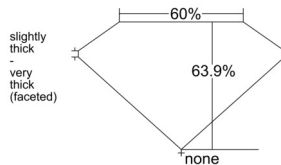

GIA®

FACSIMILE

GIA REPORT 1529766995

Verify this report at GIA.edu

GIA NATURAL DIAMOND DOSSIER®

July 10, 2025
GIA Report Number 1529766995
Shape and Cutting Style ..... Pear Brilliant
Measurements ..... 6.08 x 4.11 x 2.63 mm

GRADING RESULTS

Carat Weight ..... 0.40 carat
Color Grade ..... D
Clarity Grade SI1

ADDITIONAL GRADING INFORMATION

Polish ..... Excellent
Symmetry ..... Excellent
Fluorescence ..... None
Clarity Characteristics ..... Crystal
Inscription(s): GIA 1529766995

PROPORTIONS

Profile not to actual proportions

GRADING SCALES

GIA COLOR SCALE		GIA CLARITY SCALE			
COLORLESS	D	VERY SLIGHTLY INCLUDED	FLAWLESS		
	E		INTERNALLY FLAWLESS		
	F	INCLUDED	VVS₁		
	G		VVS₂		
	H		VS₁		
	NEAR COLORLESS	I	VERY SLIGHTLY INCLUDED	VS₂	
		J		SI₁	
		FAINT	K	INCLUDED	SI₂
			L		I₁
	M		I₂		
VERT LIGHT	N		INCLUDED	I₃	
	O				
	P				
	Q				
	R				
	S				
LIGHT	T				
	U				
	V				
	W				
	X				
Y					
Z