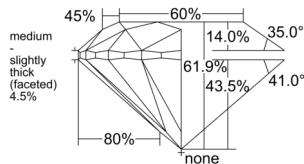

GIA®

FACSIMILE

GIA REPORT 1529787300

Verify this report at GIA.edu

GIA NATURAL DIAMOND DOSSIER®

July 12, 2025
GIA Report Number 1529787300
Shape and Cutting Style ..... Round Brilliant
Measurements ..... 5.38 - 5.42 x 3.34 mm

GRADING RESULTS

Carat Weight ..... 0.61 carat
Color Grade I
Clarity Grade VS2
Cut Grade ..... Excellent

ADDITIONAL GRADING INFORMATION

Polish ..... Excellent
Symmetry ..... Excellent
Fluorescence ..... None
Clarity Characteristics..... Crystal, Feather, Cloud
Inscription(s): GIA 1529787300

PROPORTIONS

Profile to actual proportions

GRADING SCALES

GIA COLOR SCALE	GIA CLARITY SCALE	GIA CUT SCALE	
D	FLAWLESS	EXCELLENT	
E	INTERNALLY FLAWLESS		
F		VVS₁	VERY GOOD
G	VVS₂		
H	VS₁	GOOD	
I	VS₂		
J	SI₁	FAIR	
K	SI₂		
L	I₁	POOR	
M			
N			
O	I₂		
P			
Q			
R	I₃		
S			
T			
U			
V			
W			
X			
Y			
Z