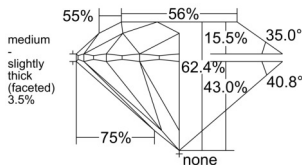

GIA®

FACSIMILE

GIA REPORT 1529788642

Verify this report at GIA.edu

GIA NATURAL DIAMOND DOSSIER®

July 15, 2025
GIA Report Number 1529788642
Shape and Cutting Style ..... Round Brilliant
Measurements ..... 5.05 - 5.08 x 3.16 mm

GRADING RESULTS

Carat Weight ..... 0.50 carat
Color Grade ..... G
Clarity Grade VVS1
Cut Grade ..... Excellent

ADDITIONAL GRADING INFORMATION

Polish ..... Excellent
Symmetry ..... Excellent
Fluorescence ..... Faint
Clarity Characteristics ..... Pinpoint, Feather
Inscription(s): GIA 1529788642

PROPORTIONS

Profile to actual proportions