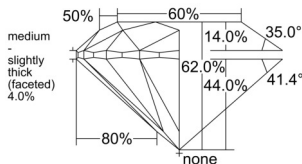

GIA®

FACSIMILE

GIA REPORT 1529812784

Verify this report at GIA.edu

GIA NATURAL DIAMOND DOSSIER®

July 16, 2025
GIA Report Number 1529812784
Shape and Cutting Style ..... Round Brilliant
Measurements ..... 5.39 - 5.41 x 3.35 mm

GRADING RESULTS

Carat Weight ..... 0.60 carat
Color Grade ..... G
Clarity Grade VVS2
Cut Grade ..... Excellent

ADDITIONAL GRADING INFORMATION

Polish ..... Excellent
Symmetry ..... Excellent
Fluorescence ..... None
Clarity Characteristics ..... Pinpoint, Cloud
Inscription(s): GIA 1529812784

PROPORTIONS

Profile to actual proportions