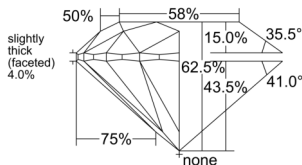

GIA®

FACSIMILE

GIA REPORT 1529838556

Verify this report at GIA.edu

GIA NATURAL DIAMOND DOSSIER®

July 18, 2025
GIA Report Number 1529838556
Shape and Cutting Style ..... Round Brilliant
Measurements ..... 4.59 - 4.62 x 2.88 mm

GRADING RESULTS

Carat Weight ..... 0.38 carat
Color Grade ..... F
Clarity Grade VS1
Cut Grade ..... Excellent

ADDITIONAL GRADING INFORMATION

Polish ..... Excellent
Symmetry ..... Excellent
Fluorescence ..... None
Clarity Characteristics ..... Cloud, Feather
Inscription(s): GIA 1529838556

PROPORTIONS

Profile to actual proportions