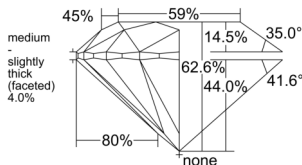

GIA®

FACSIMILE

GIA REPORT 1529851220

Verify this report at GIA.edu

GIA NATURAL DIAMOND DOSSIER®

July 22, 2025
GIA Report Number 1529851220
Shape and Cutting Style ..... Round Brilliant
Measurements ..... 4.74 - 4.77 x 2.98 mm

GRADING RESULTS

Carat Weight ..... 0.41 carat
Color Grade ..... D
Clarity Grade VVS2
Cut Grade ..... Excellent

ADDITIONAL GRADING INFORMATION

Polish ..... Excellent
Symmetry ..... Excellent
Fluorescence ..... None
Clarity Characteristics ..... Pinpoint
Inscription(s): GIA 1529851220

PROPORTIONS

GRADING SCALES

GIA COLOR SCALE

COLORLESS	D
	E
	F
	G
	H
	I
NEAR COLORLESS	J
	K
	L
FAIN	M
	N
	O
	P
VERY LIGHT	Q
	R
	S
	T
	U
	V
	W
	X
	Y
LIGHT	Z

GIA CLARITY SCALE

FLAWLESS	INTERNAL FLAWLESS	
		EXCELLENT
VERY VERY SLIGHTLY INCLUDED	VVS₁	
	VVS₂	
VERY SLIGHTLY INCLUDED	VS₁	
	VS₂	
SLIGHTLY INCLUDED	SI₁	
	SI₂	
INCLUDED	I₁	
	I₂	
	I₃	
POOR		

GIA CUT SCALE

EXCELLENT
VERY GOOD
GOOD
FAIR
POOR