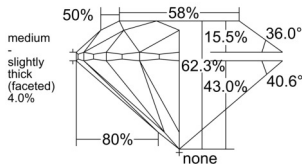

GIA®

FACSIMILE

GIA REPORT 1529854558

Verify this report at GIA.edu

GIA NATURAL DIAMOND DOSSIER®

July 19, 2025
GIA Report Number 1529854558
Shape and Cutting Style ..... Round Brilliant
Measurements ..... 6.16 - 6.21 x 3.85 mm

GRADING RESULTS

Carat Weight ..... 0.92 carat
Color Grade ..... G
Clarity Grade VVS1
Cut Grade ..... Excellent

ADDITIONAL GRADING INFORMATION

Polish ..... Excellent
Symmetry ..... Excellent
Fluorescence ..... None
Clarity Characteristics ..... Pinpoint
Inscription(s): GIA 1529854558

PROPORTIONS

GRADING SCALES

GIA COLOR SCALE

COLORLESS	D
	E
	F
	G
	H
	I
	J
NEAR COLORLESS	K
	L
FAIN	M
	N
	O
	P
VERY LIGHT	Q
	R
	S
	T
	U
	V
	W
	X
	Y
LIGHT	Z

GIA CLARITY SCALE

FLAWLESS	INTERNAL FLAWLESS	EXCELLENT	
VERY VERY SLIGHTLY INCLUDED	VVS₁	VERY GOOD	
	VVS₂		
VERY SLIGHTLY INCLUDED	VS₁	GOOD	
	VS₂		
SLIGHTLY INCLUDED	SI₁	FAIR	
	SI₂		
INCLUDED	I₁	POOR	
	I₂		
	I₃