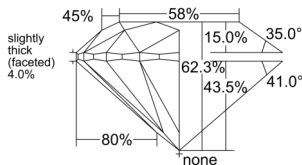

GIA®

FACSIMILE

GIA REPORT 1529950784

Verify this report at GIA.edu

GIA NATURAL DIAMOND DOSSIER®

August 13, 2025
GIA Report Number 1529950784
Shape and Cutting Style ..... Round Brilliant
Measurements ..... 6.29 - 6.31 x 3.92 mm

GRADING RESULTS

Carat Weight ..... 0.96 carat
Color Grade L
Clarity Grade SI2
Cut Grade ..... Excellent

ADDITIONAL GRADING INFORMATION

Polish ..... Excellent
Symmetry ..... Excellent
Fluorescence ..... None
Clarity Characteristics ..... Feather
Inscription(s): GIA 1529950784

PROPORTIONS

Profile to actual proportions