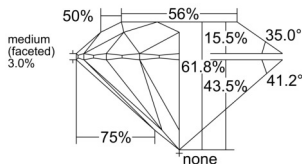

GIA®

FACSIMILE

GIA REPORT 1529953716

Verify this report at GIA.edu

GIA NATURAL DIAMOND DOSSIER®

July 30, 2025
GIA Report Number 1529953716
Shape and Cutting Style ..... Round Brilliant
Measurements ..... 4.29 - 4.32 x 2.66 mm

GRADING RESULTS

Carat Weight ..... 0.30 carat
Color Grade ..... F
Clarity Grade VVS1
Cut Grade ..... Excellent

ADDITIONAL GRADING INFORMATION

Polish ..... Very Good
Symmetry ..... Excellent
Fluorescence ..... None
Clarity Characteristics ..... Cloud, Feather, Chip
Inscription(s): GIA 1529953716

PROPORTIONS

Profile to actual proportions

GRADING SCALES

GIA COLOR SCALE	GIA CLARITY SCALE	GIA CUT SCALE	
D	FLAWLESS	EXCELLENT	
E	INTERNALLY FLAWLESS		
F		VVS₁	VERY GOOD
G	VVS₂		
H	VS₁	GOOD	
I	VS₂		
J	SI₁	FAIR	
K	SI₂		
L	I₁	POOR	
M	I₂		
N	I₃		
O			
P			
Q			
R			
S			
T			
U			
V			
W			
X			
Y			
Z